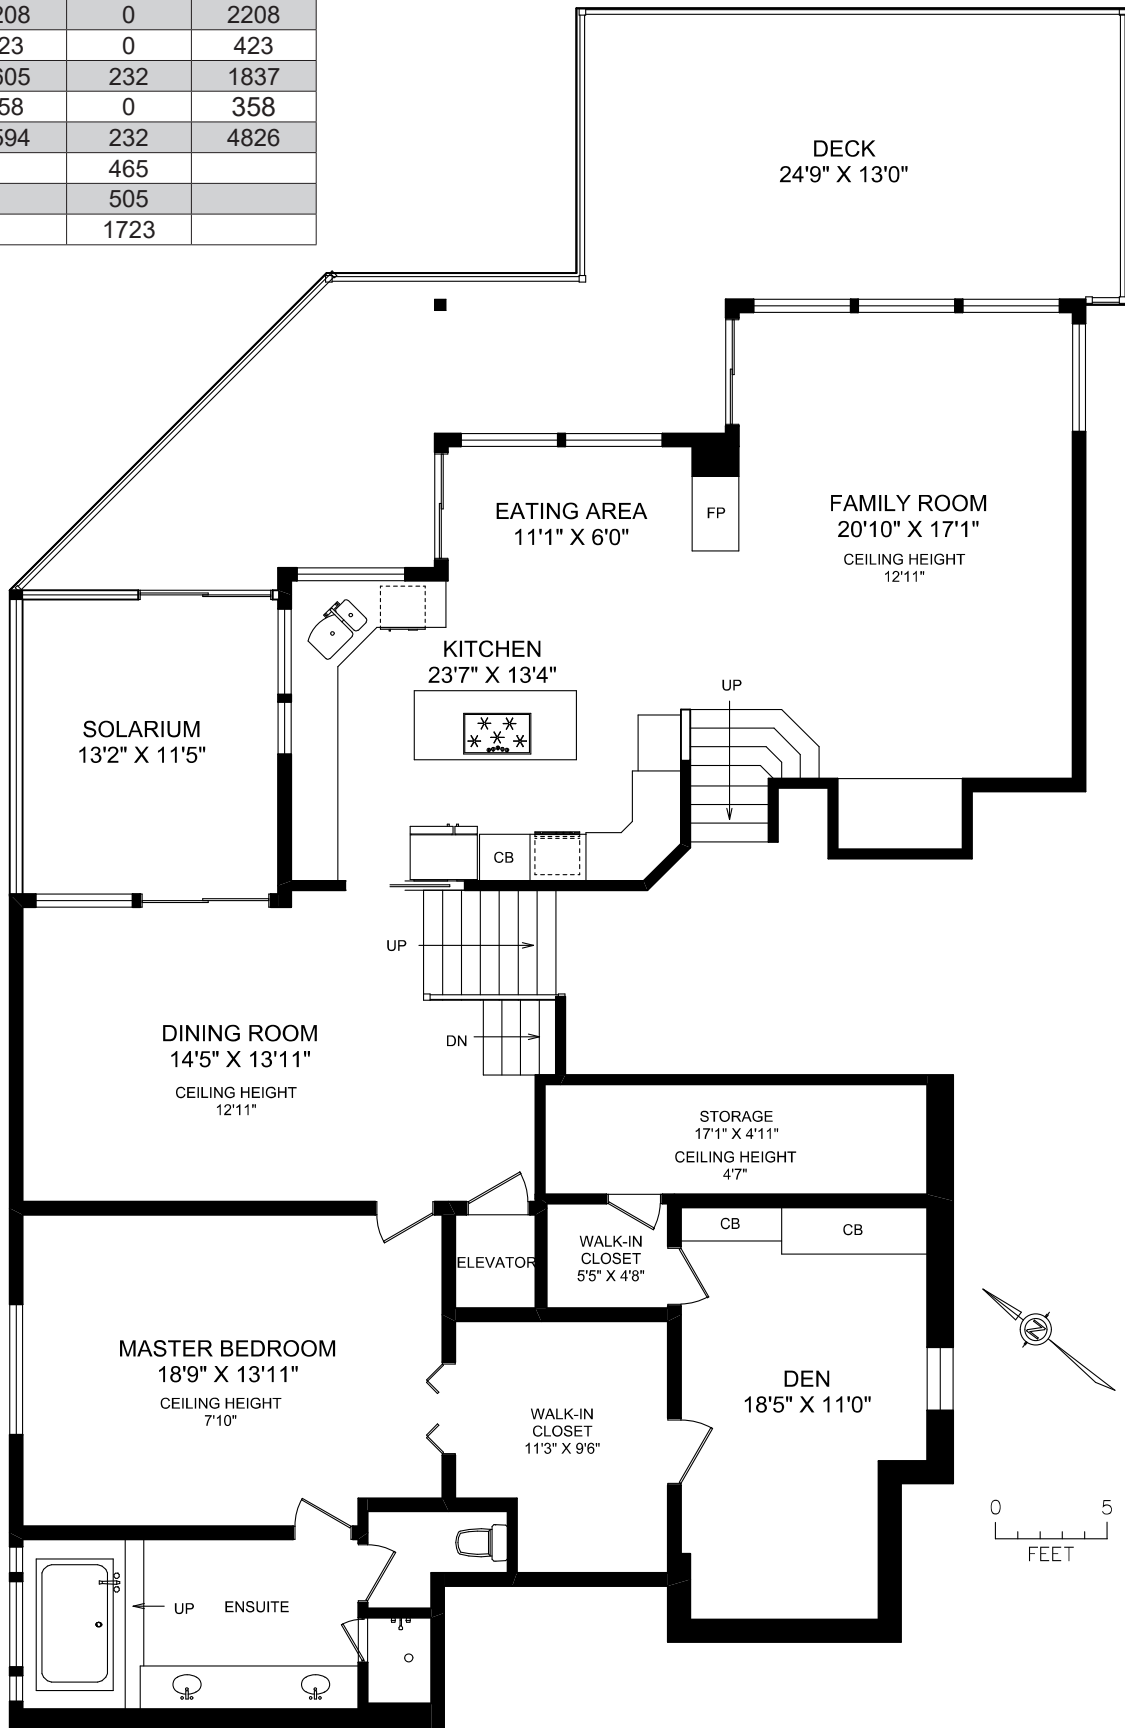

AREA		SQ. FT.	
FLOOR	FINISHED	UNFINISHED	TOTAL
MAIN	2208	0	2208
UPPER	423	0	423
LOWER	1605	232	1837
MEZZANINE	358	0	358
TOTAL	4594	232	4826
GARAGE		465	
CRAWLSPACE		505	
DECK		1723	

MAIN FLOOR

3727 MARINE VISTA

DOCUMENT PREPARED FOR THE EXCLUSIVE USE OF
RON NEAL

MEASURED MAY 18TH, 2012 BY JORDAN GREENWOOD

250.388.6998 orders@realfoto.ca

All information furnished regarding this property is from sources deemed reliable but no warranty or representation is made to the accuracy thereof.

AREA	SQ. FT.		
	FLOOR	FINISHED	UNFINISHED
MAIN	2208	0	2208
UPPER	423	0	423
LOWER	1605	232	1837
MEZZANINE	358	0	358
TOTAL	4594	232	4826
GARAGE		465	
CRAWLSPACE		505	
DECK		1723	

UPPER FLOOR

3727 MARINE VISTA