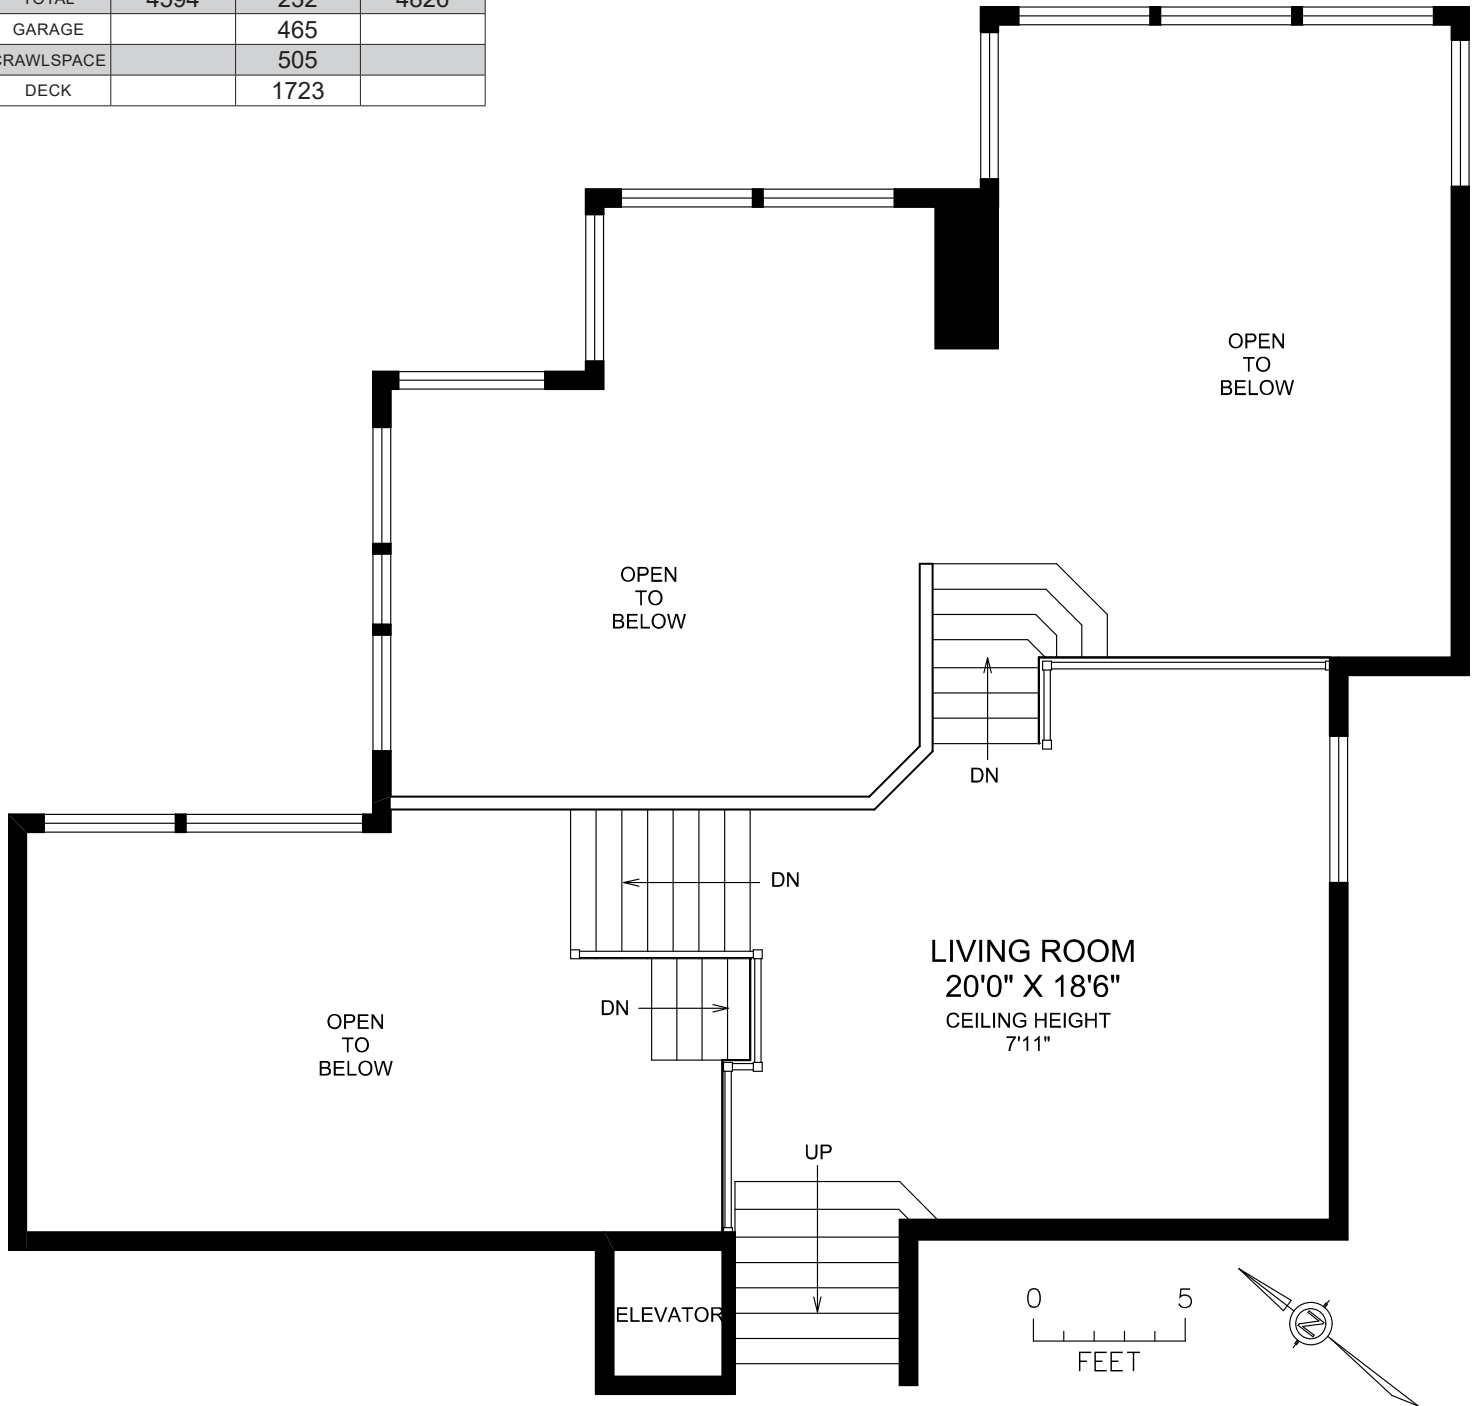

DOCUMENT PREPARED FOR THE EXCLUSIVE USE OF
RON NEAL

MEASURED MAY 18TH, 2012 BY JORDAN GREENWOOD

250.388.6998 orders@realfoto.ca

All information furnished regarding this property is from sources deemed reliable but no warranty or representation is made to the accuracy thereof.

AREA	SQ. FT.		TOTAL
	FLOOR	FINISHED	
MAIN	2208	0	2208
UPPER	423	0	423
LOWER	1605	232	1837
MEZZANINE	358	0	358
TOTAL	4594	232	4826
GARAGE		465	
CRAWLSPACE		505	
DECK		1723	

MEZZANINE

3727 MARINE VISTA
 DOCUMENT PREPARED FOR THE EXCLUSIVE USE OF
RON NEAL

MEASURED MAY 18TH, 2012 BY JORDAN GREENWOOD

250.388.6998 orders@realfoto.ca

All information furnished regarding this property is from sources deemed reliable but no warranty or representation is made to the accuracy thereof.