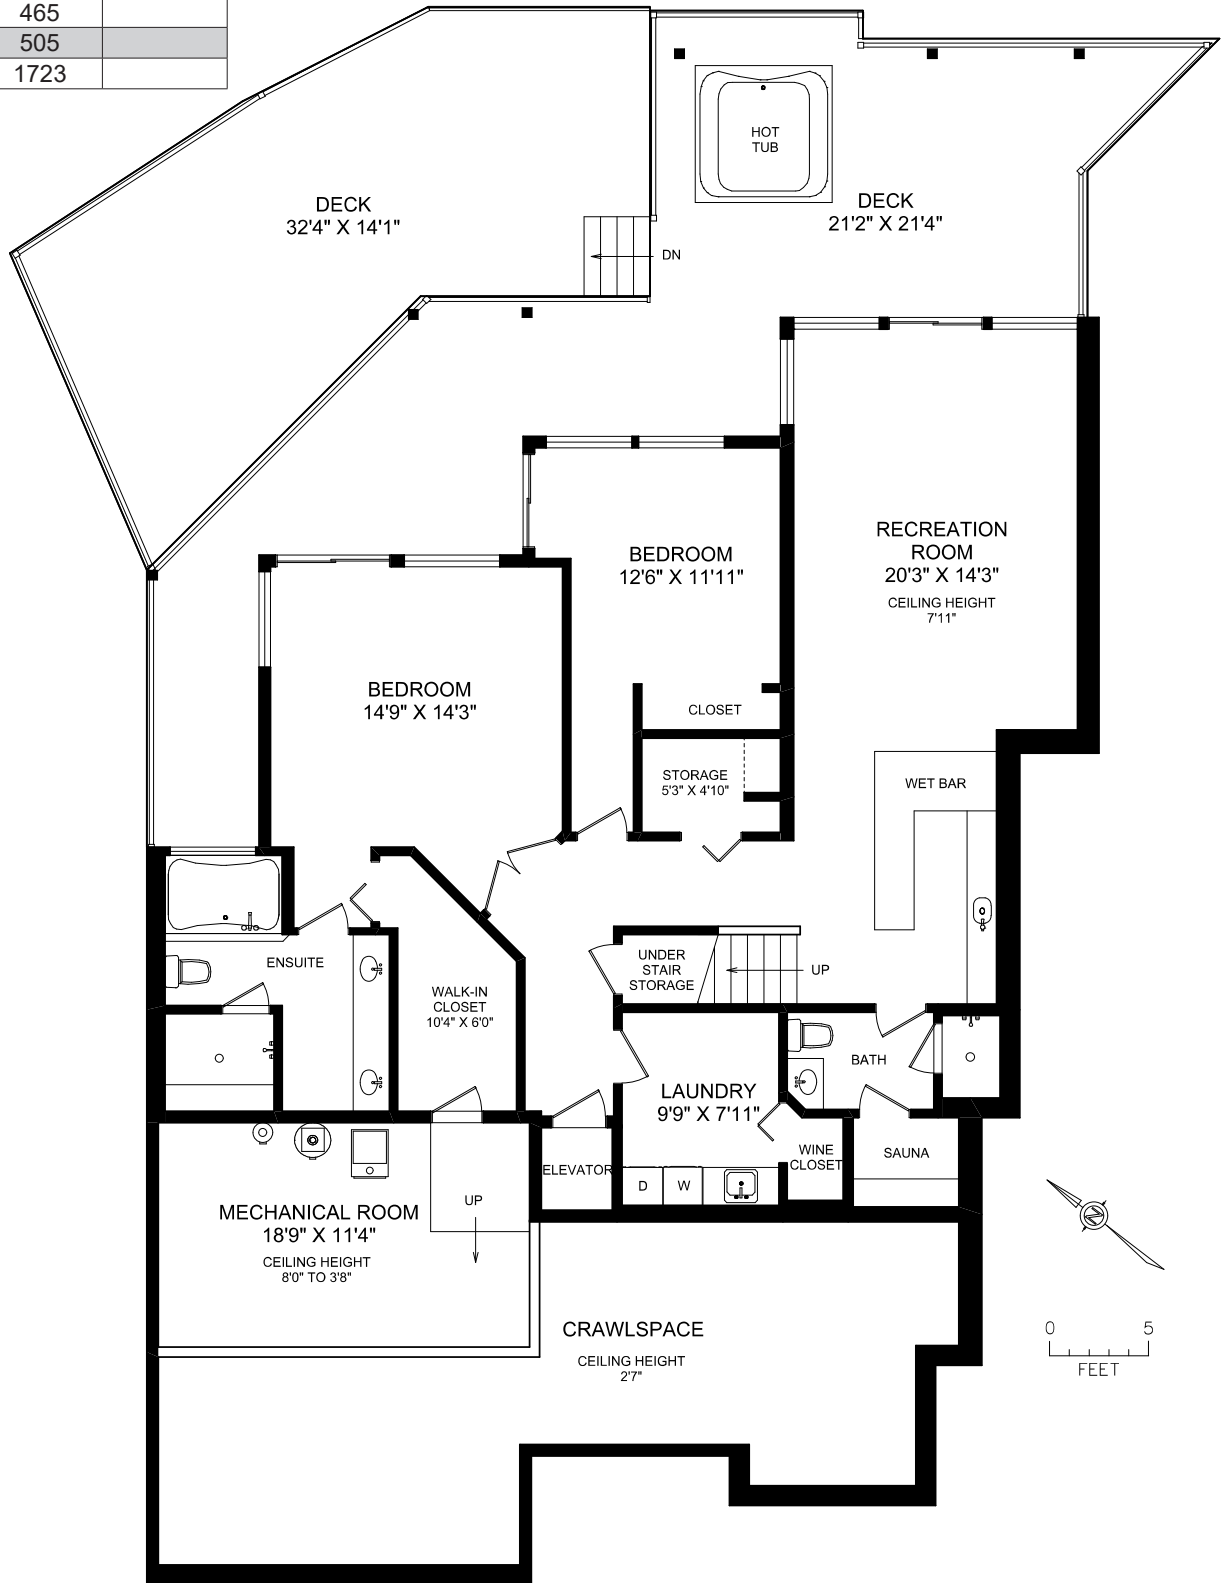

AREA	SQ. FT.			
	FLOOR	FINISHED	UNFINISHED	TOTAL
MAIN	2208	0	2208	
UPPER	423	0	423	
LOWER	1605	232	1837	
MEZZANINE	358	0	358	
TOTAL	4594	232	4826	
GARAGE		465		
CRAWLSPACE		505		
DECK		1723		

LOWER FLOOR

3727 MARINE VISTA

DOCUMENT PREPARED FOR THE EXCLUSIVE USE OF
RON NEAL

MEASURED MAY 18TH, 2012 BY JORDAN GREENWOOD

250.388.6998 orders@realfoto.ca

All information furnished regarding this property is from sources deemed reliable but no warranty or representation is made to the accuracy thereof.