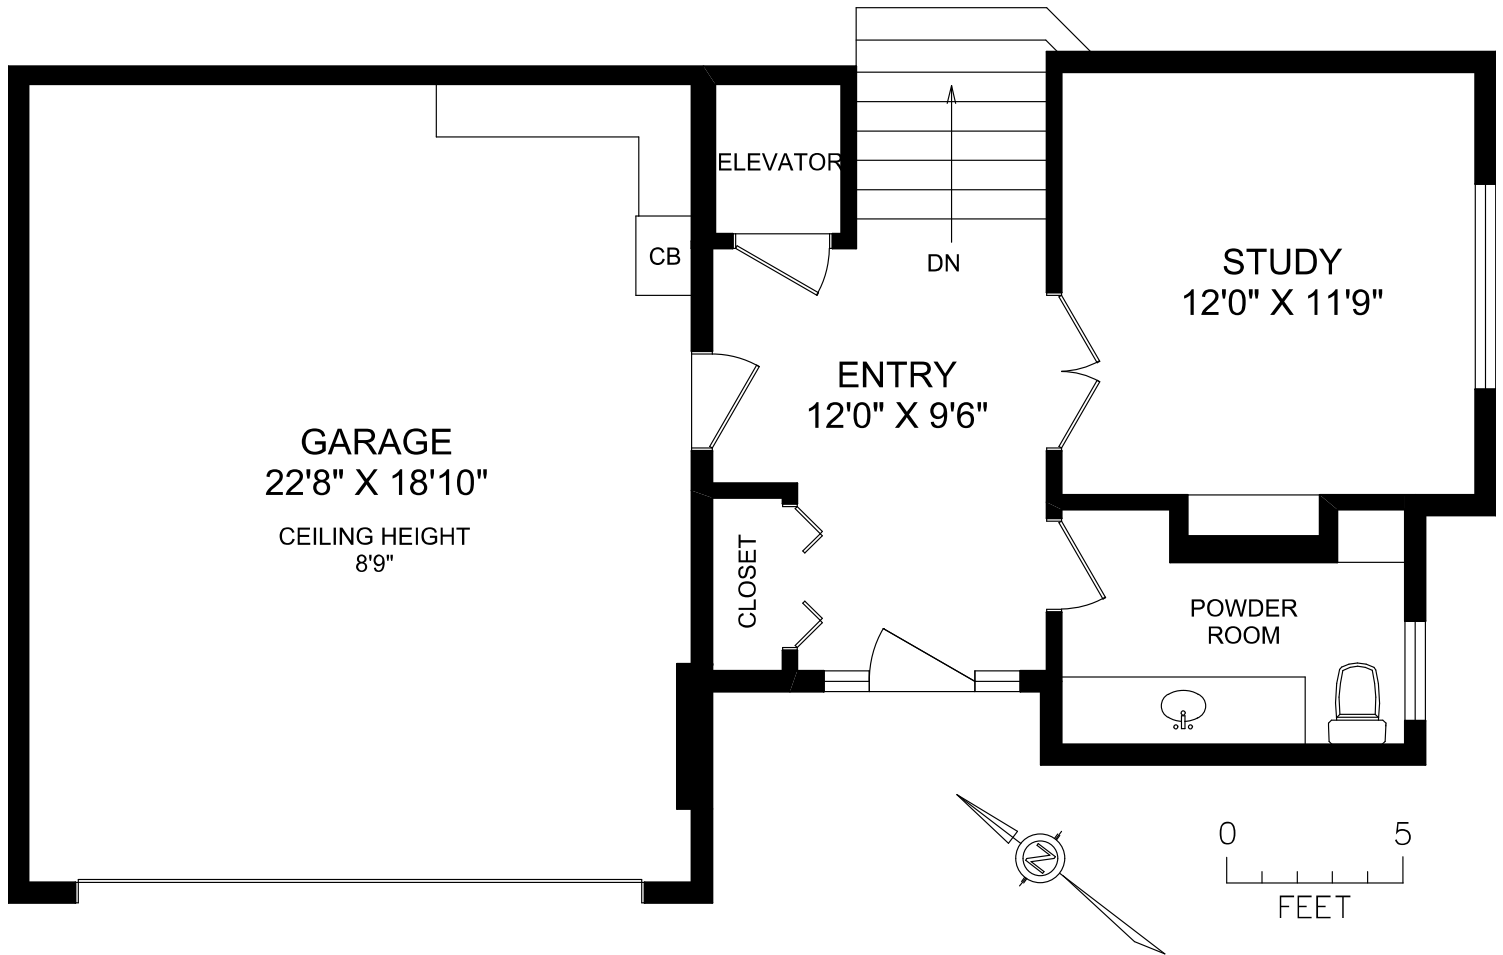

DOCUMENT PREPARED FOR THE EXCLUSIVE USE OF
RON NEAL

MEASURED MAY 18TH, 2012 BY JORDAN GREENWOOD

250.388.6998 orders@realfoto.ca

All information furnished regarding this property is from sources deemed reliable but no warranty or representation is made to the accuracy thereof.

AREA	SQ. FT.		
	FLOOR	FINISHED	UNFINISHED
MAIN	2208	0	2208
UPPER	423	0	423
LOWER	1605	232	1837
MEZZANINE	358	0	358
TOTAL	4594	232	4826
GARAGE		465	
CRAWLSPACE		505	
DECK		1723	

UPPER FLOOR

3727 MARINE VISTA