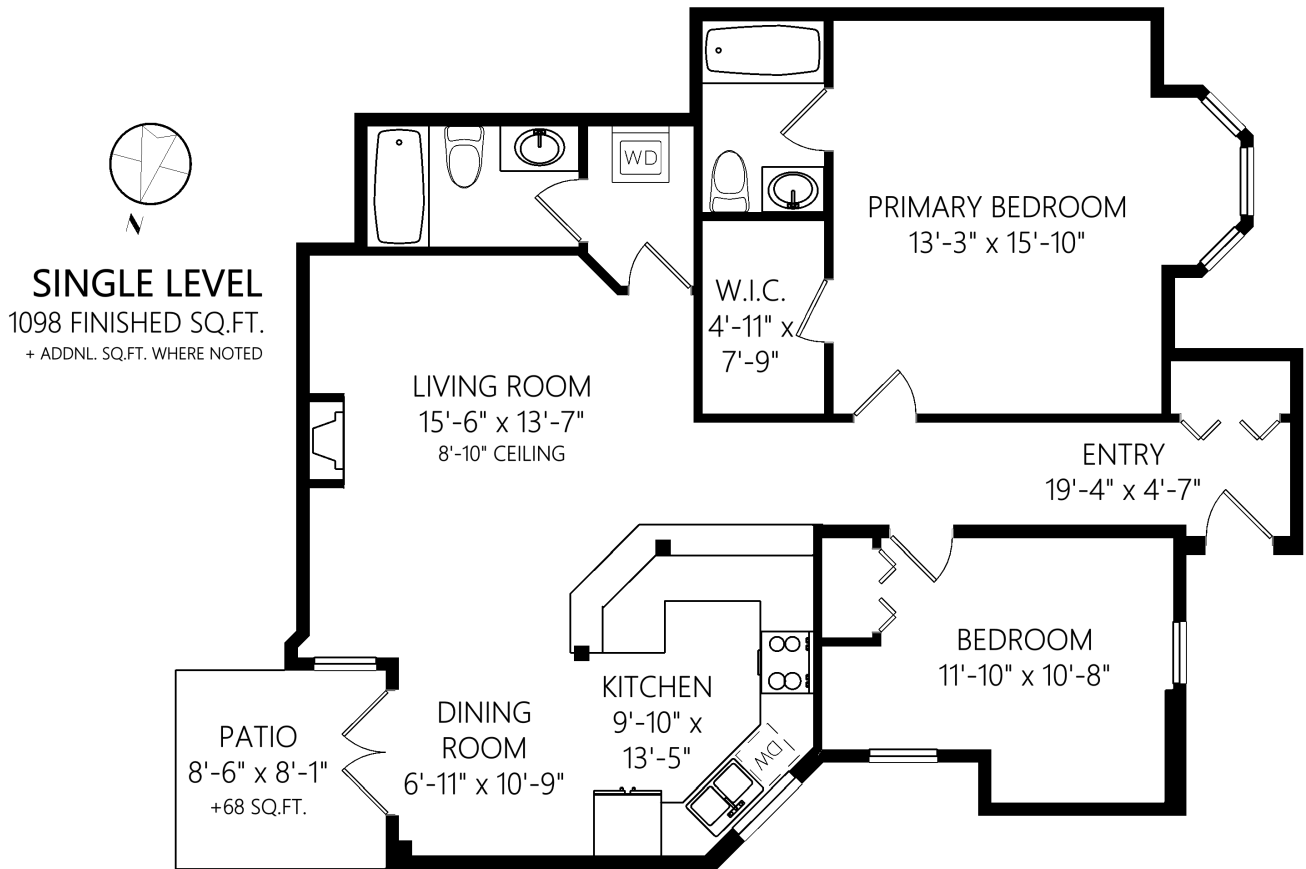

THE NEALESTATE GROUP

Your Vancouver Island Experts

1-88 Dallas Rd

	Fin. Sq.Ft.	UnFin. Sq.Ft.	Total Sq.Ft.
Single Level	1098	0	1098
Total	1098	0	1098

Shown length and width dimensions are approximate.
Area sq.ft. is representative of the on-site measurements. (1" accuracy)