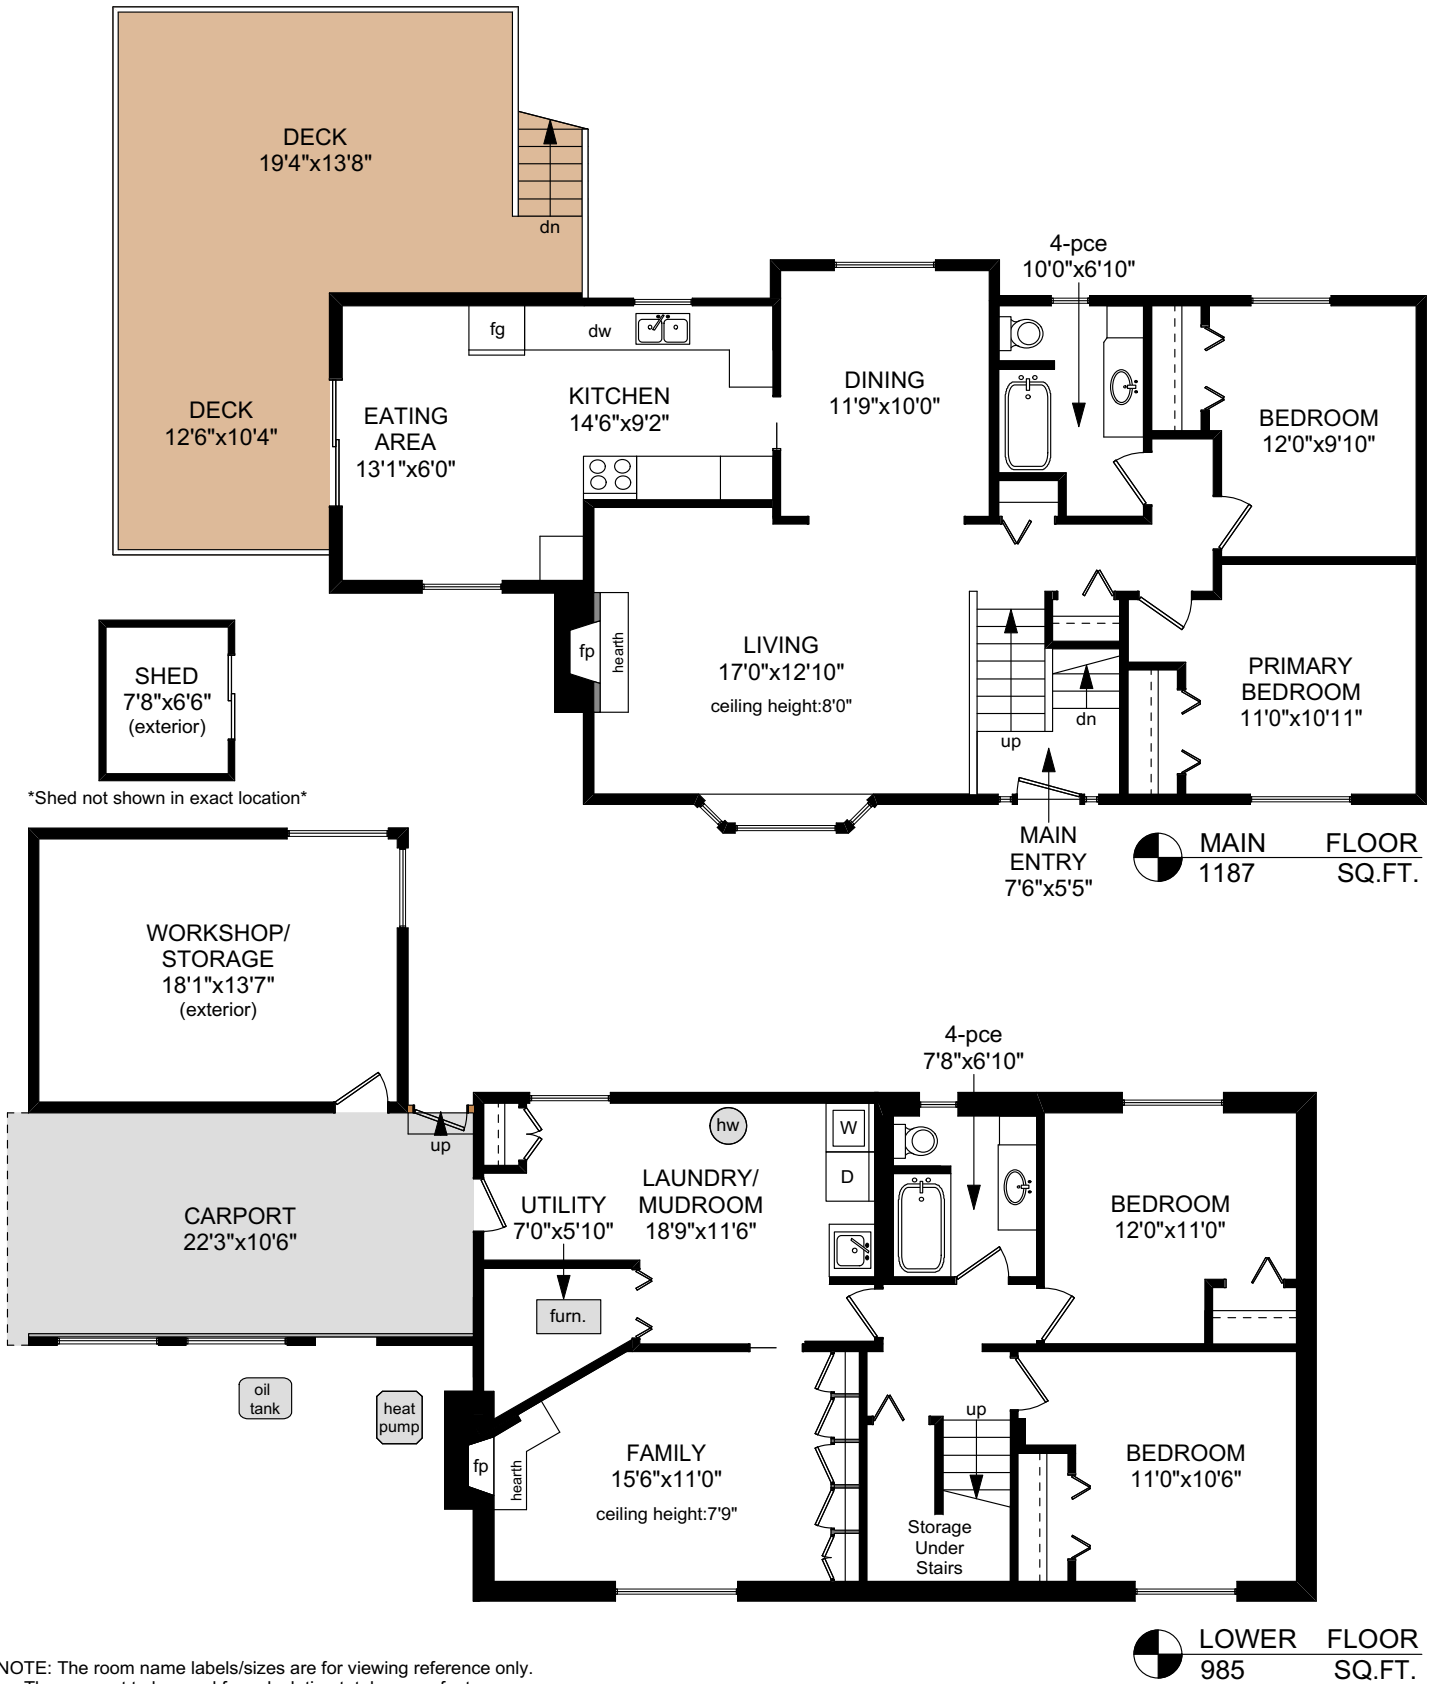

# 589 KAY STREET

NOTE: The room name labels/sizes are for viewing reference only. They are not to be used for calculating total square footage.

	FINISHED SQ. FT.	UNFINISHED SQ. FT.	TOTAL SQ. FT.
MAIN	1187	0	1187
LOWER	985	0	985
TOTAL	2172	0	2172
STORAGE	0	246	246
SHED	0	50	50
DECK	0	406	406

PREPARED FOR THE EXCLUSIVE USE OF THE NEAL ESTATE GROUP WITH RE/MAX GENERATION

MEASURED ON: 04/17/24  
DRAWING FILE: 18871

**Tafemeasure** VICTORIA, B.C.  
Ph.2508838894  
www.tafemeasure.com