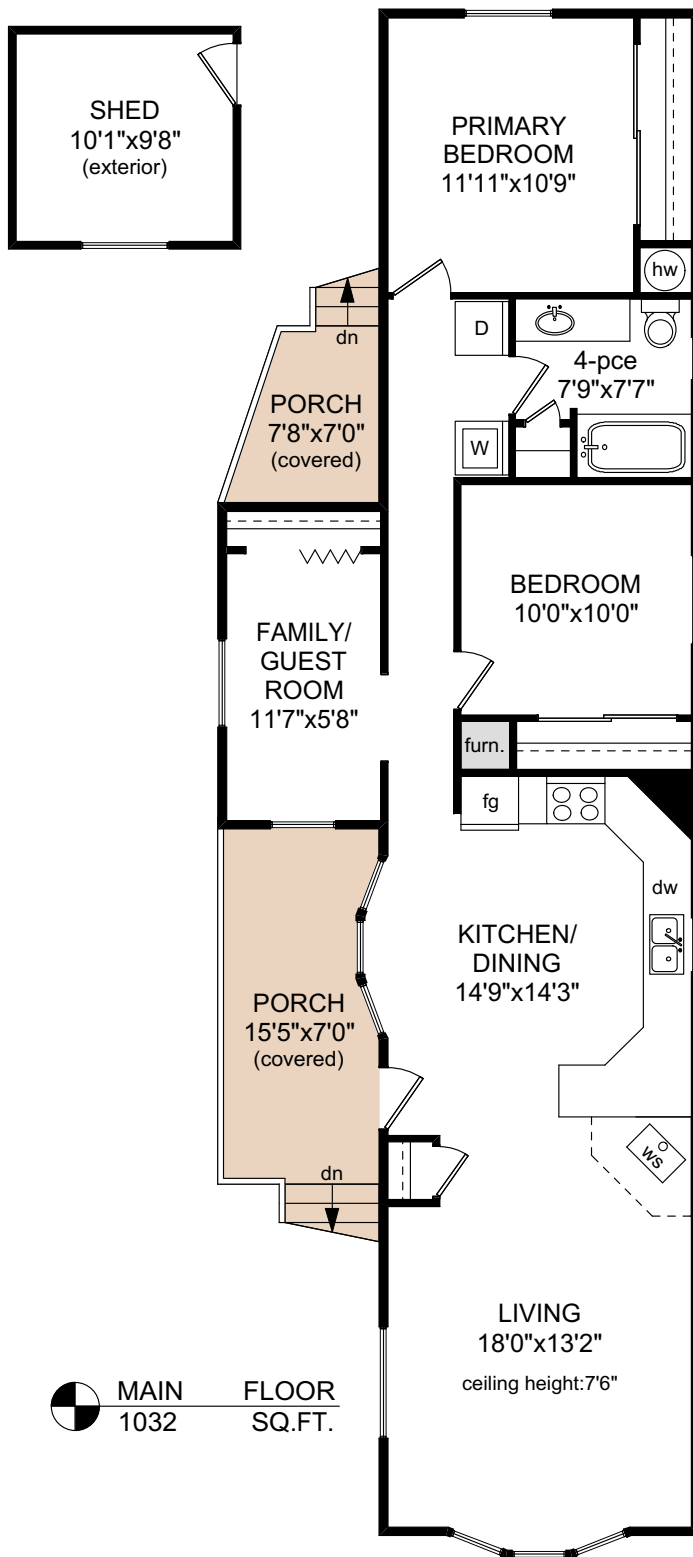

77 - 2911 SOOKE LAKE ROAD

MAIN FLOOR
 1032 SQ.FT.

NOTE: The room name labels/sizes are for viewing reference only. They are not to be used for calculating total square footage.

	FINISHED SQ. FT.	UNFINISHED SQ. FT.	TOTAL SQ. FT.
MAIN	1032	0	1032
TOTAL	1032	0	1032
SHED	0	97	97
PORCHES	0	148	148

PREPARED FOR THE EXCLUSIVE USE OF
THE NEAL ESTATE GROUP WITH
RE/MAX GENERATION

MEASURED ON: 08/09/22
DRAWING FILE: 18374

Tafe Measure VICTORIA, B.C.
 Ph. 883.8894
 www.tafemeasure.com