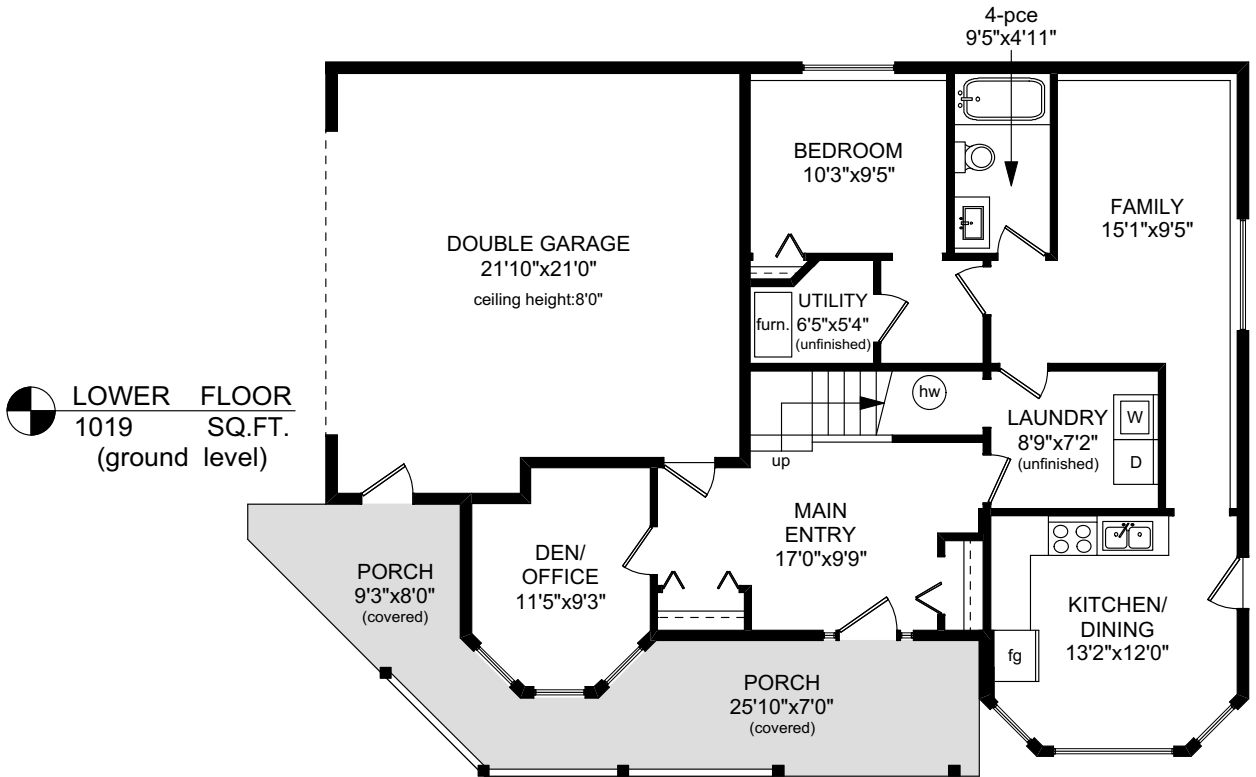

700 SEEDTREE ROAD

NOTE: The room name labels/sizes are for viewing reference only. They are not to be used for calculating total square footage.

	FINISHED SQ. FT.	UNFINISHED SQ. FT.	TOTAL SQ. FT.
MAIN	1342	0	1342
LOWER	914	105	1019
TOTAL	2256	105	2361
GARAGE	0	476	476
DECK	0	87	87
PORCH	0	241	241

PREPARED FOR THE EXCLUSIVE USE OF
THE NEAL ESTATE TEAM OF RE/MAX ALLIANCE

MEASURED ON: 11/01/21
DRAWING FILE: 18097

Tafmeasure VICTORIA, B.C.
Ph. 883.8894
www.tafmeasure.com