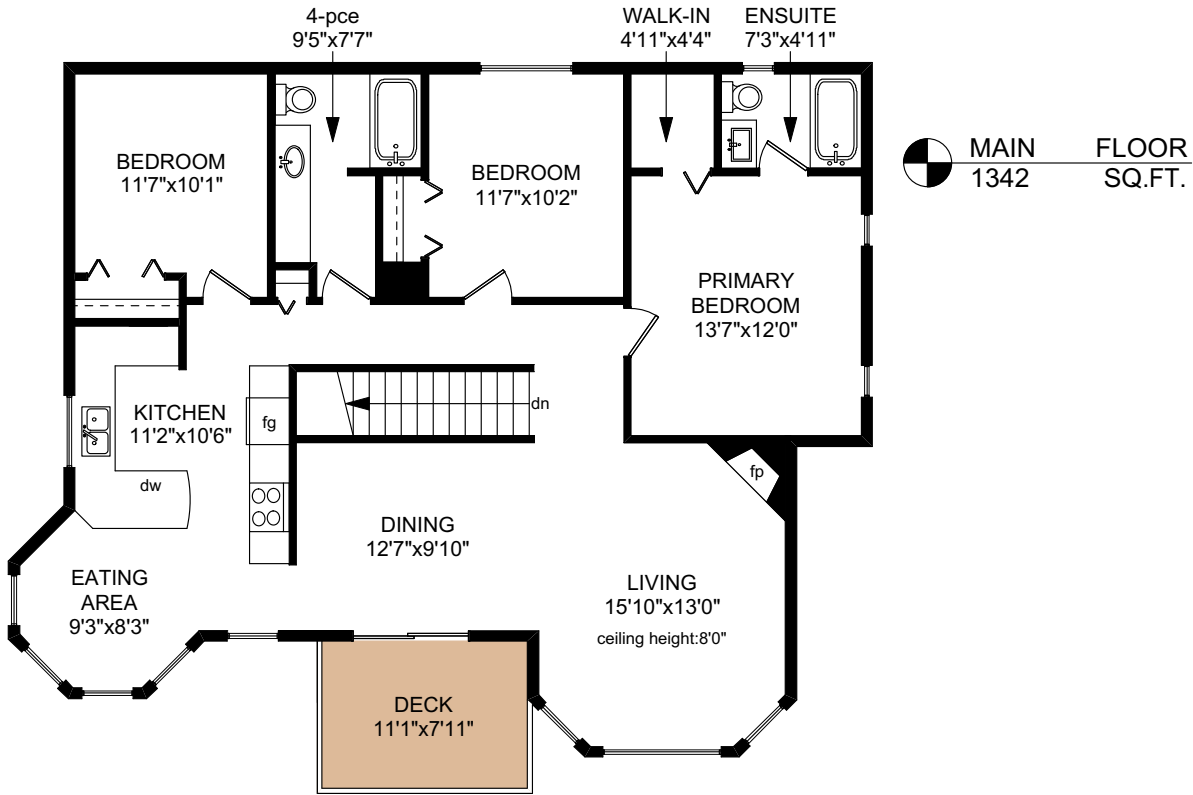

700 SEEDTREE ROAD

NOTE: The room name labels/sizes are for viewing reference only. They are not to be used for calculating total square footage.

	FINISHED SQ. FT.	UNFINISHED SQ. FT.	TOTAL SQ. FT.
MAIN	1342	0	1342
LOWER	914	105	1019
TOTAL	2256	105	2361
GARAGE	0	476	476
DECK	0	87	87
PORCH	0	241	241

PREPARED FOR THE EXCLUSIVE USE OF
THE NEAL ESTATE TEAM OF RE/MAX ALLIANCE

MEASURED ON: 11/01/21
DRAWING FILE: 18097

Tafmeasure VICTORIA, B.C.
Ph. 883.8894
www.tafmeasure.com