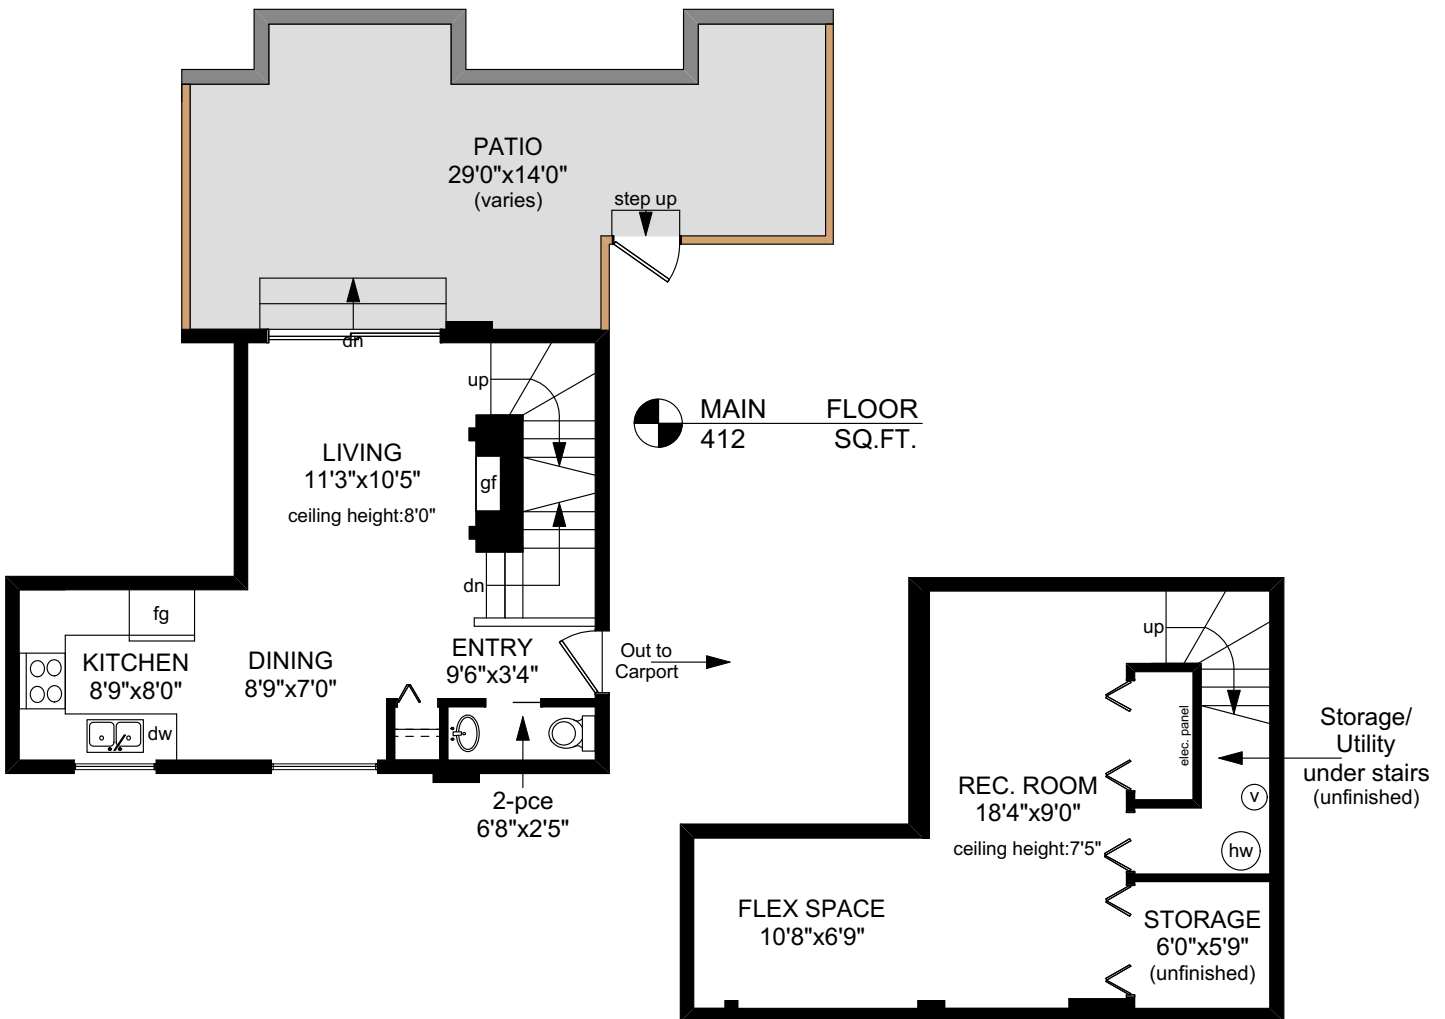

# 2 - 831 CRAIGFLOWER PLACE

NOTE: The room name labels/sizes are for viewing reference only.  
They are not to be used for calculating total square footage.

	FINISHED SQ. FT.	UNFINISHED SQ. FT.	TOTAL SQ. FT.
MAIN	412	0	412
UPPER	517	0	517
LOWER	484	83	401
TOTAL	1247	83	1330
PATIO	0	298	298
BALCONY	0	54	54

PREPARED FOR THE EXCLUSIVE USE OF  
THE NEAL ESTATE GROUP WITH  
RE/MAX GENERATION

MEASURED ON: 06/28/22  
DRAWING FILE: 18238

Tafemeasure VICTORIA, B.C.  
Ph. 883.8894  
www.tafemeasure.com