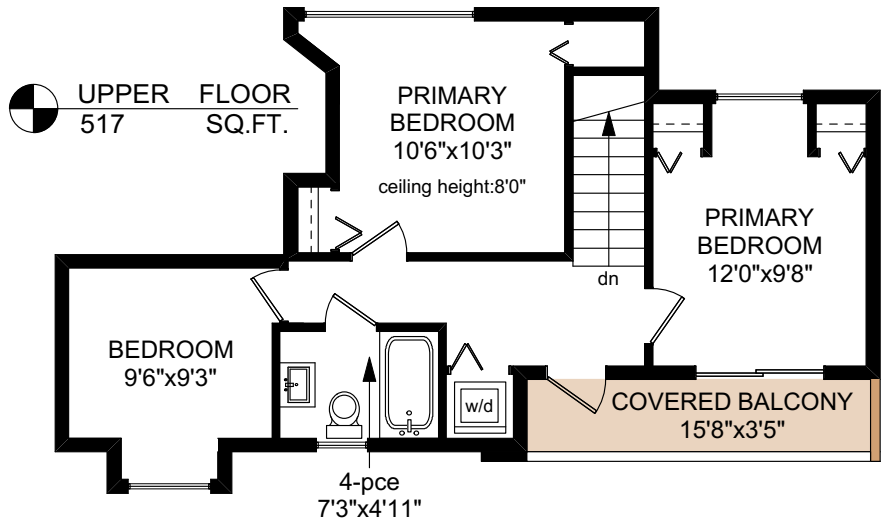

# 2 - 831 CRAIGFLOWER PLACE

NOTE: The room name labels/sizes are for viewing reference only.  
They are not to be used for calculating total square footage.

	FINISHED SQ. FT.	UNFINISHED SQ. FT.	TOTAL SQ. FT.
MAIN	412	0	412
UPPER	517	0	517
LOWER	484	83	401
TOTAL	1247	83	1330
PATIO	0	298	298
BALCONY	0	54	54

PREPARED FOR THE EXCLUSIVE USE OF  
THE NEAL ESTATE GROUP WITH  
RE/MAX GENERATION

MEASURED ON: 06/28/22  
DRAWING FILE: 18238

Tafemeasure VICTORIA, B.C.  
Ph. 883.8894  
www.tafemeasure.com