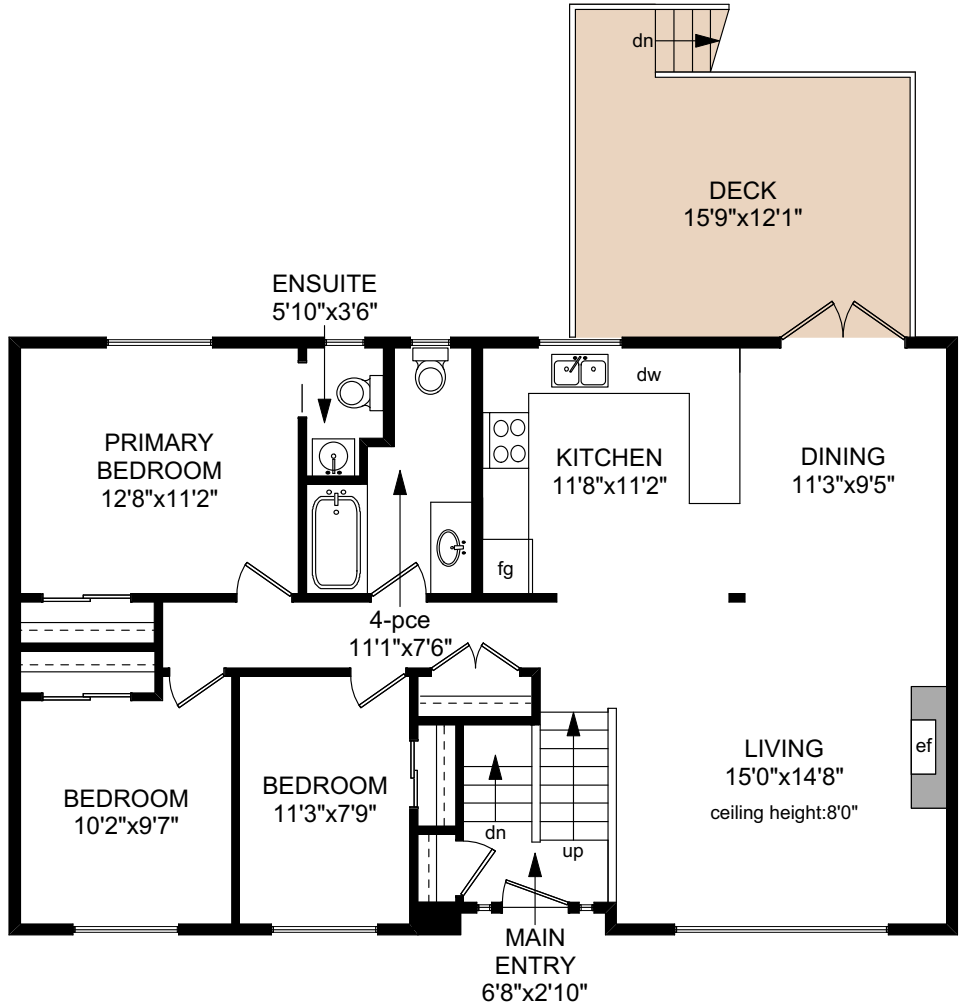

7705 TUGWELL ROAD

not shown in exact location

MAIN FLOOR
1169 SQ.FT.

LOWER FLOOR
1134 SQ.FT.

NOTE: The room name labels/sizes are for viewing reference only. They are not to be used for calculating total square footage.

	FINISHED SQ. FT.	UNFINISHED SQ. FT.	TOTAL SQ. FT.
MAIN	1169	0	1169
LOWER	984	150	1134
TOTAL	2153	150	2303
SHED	0	66	66
DECK	0	202	202

PREPARED FOR THE EXCLUSIVE USE OF
THE NEAL ESTATE GROUP WITH
RE/MAX GENERATION