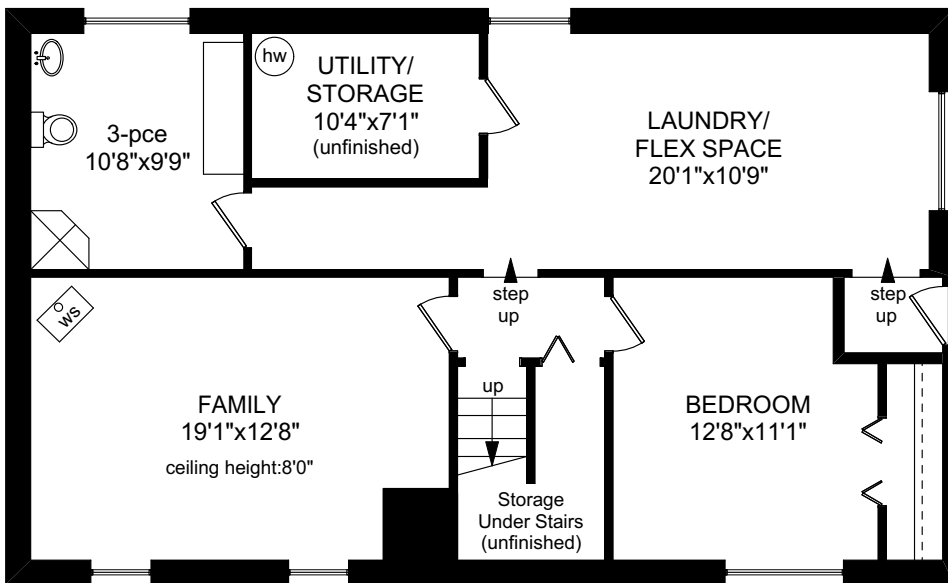

7705 TUGWELL ROAD

not shown in exact location

MAIN FLOOR
1169 SQ.FT.

LOWER FLOOR
1134 SQ.FT.

NOTE: The room name labels/sizes are for viewing reference only. They are not to be used for calculating total square footage.

	FINISHED SQ. FT.	UNFINISHED SQ. FT.	TOTAL SQ. FT.
MAIN	1169	0	1169
LOWER	984	150	1134
TOTAL	2153	150	2303
SHED	0	66	66
DECK	0	202	202

PREPARED FOR THE EXCLUSIVE USE OF
THE NEAL ESTATE GROUP WITH
RE/MAX GENERATION