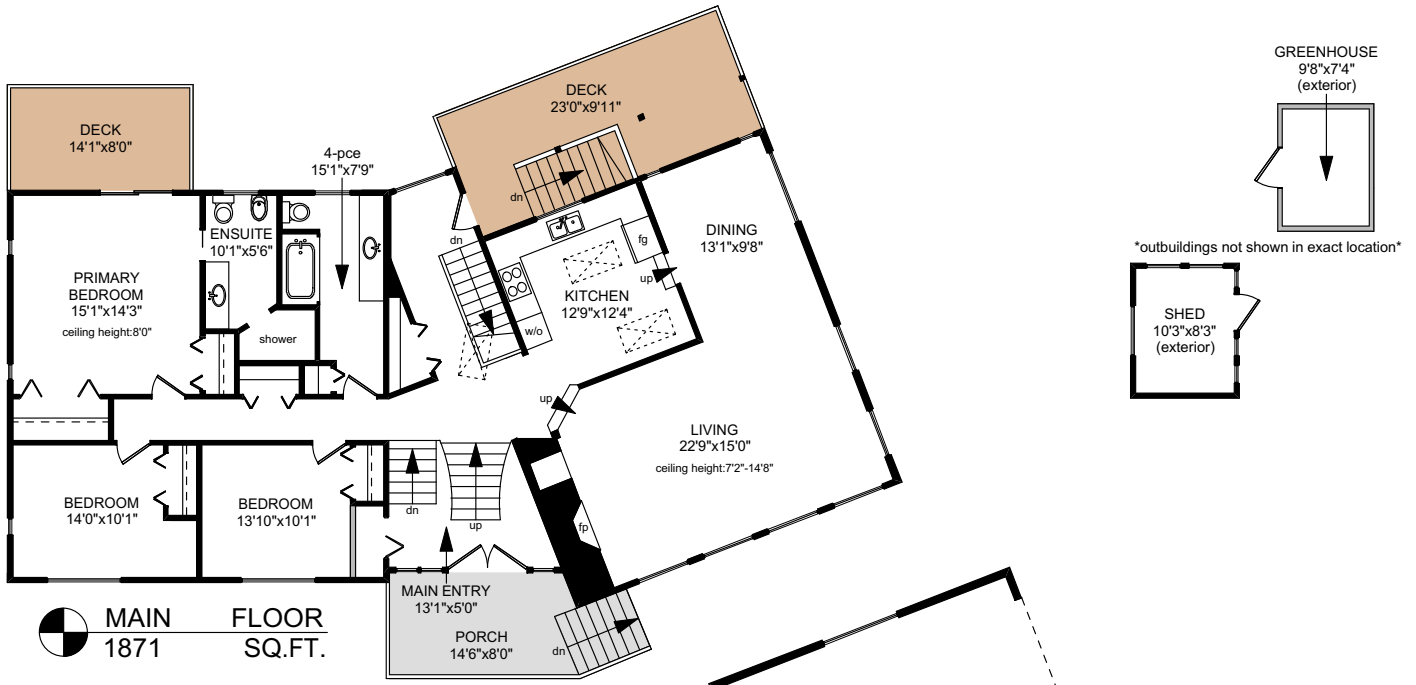

888 FALKIRK AVENUE

NOTE: The room name labels/sizes are for viewing reference only. They are not to be used for calculating total square footage.

	FINISHED SQ. FT.	UNFINISHED SQ. FT.	TOTAL SQ. FT.
MAIN	1871	0	1871
LOWER	2799	110	2909
TOTAL	4670	110	4780
GARAGE	0	612	612
HYDRO	0	41	41
SHEDS	0	85	85
GREENHOUSE	0	71	71
PORCH	0	109	109
PATIOS	0	762	762
DECKS	0	304	304

PREPARED FOR THE EXCLUSIVE USE OF
THE NEAL ESTATE TEAM OF RE/MAX ALLIANCE

MEASURED ON: 07/15/21
DRAWING FILE: 18014

Tafe Measure VICTORIA, B.C.
Ph. 883.8894