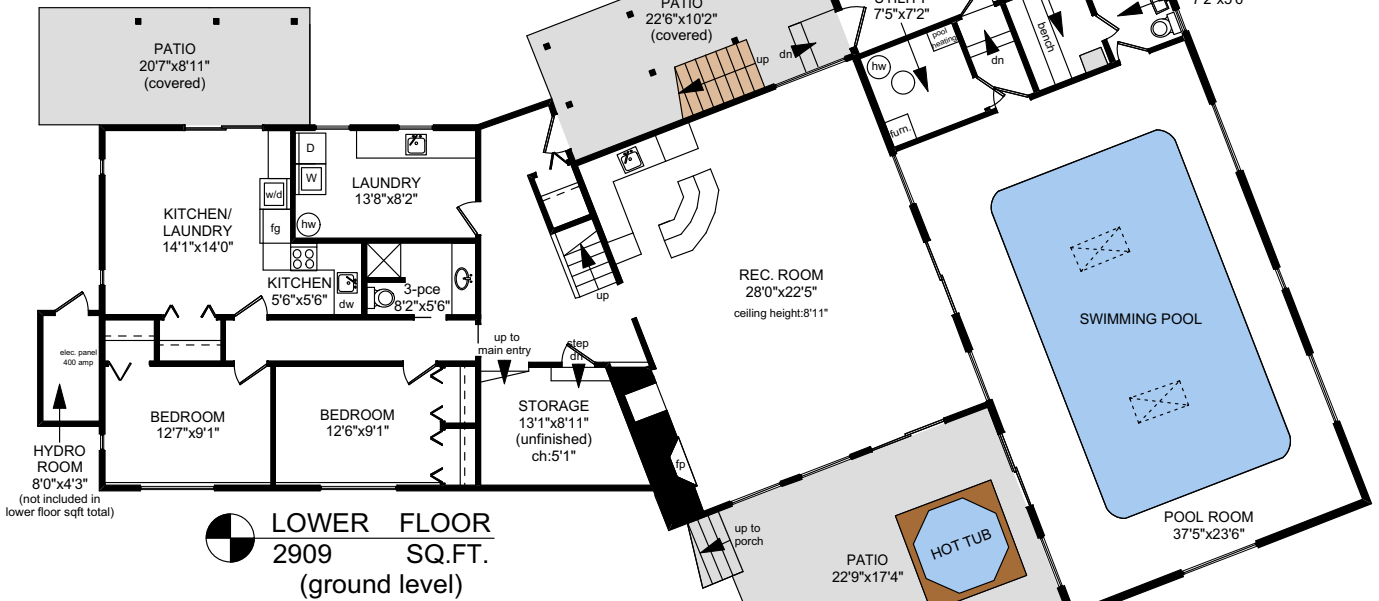

888 FALKIRK AVENUE

NOTE: The room name labels/sizes are for viewing reference only. They are not to be used for calculating total square footage.

	FINISHED SQ. FT.	UNFINISHED SQ. FT.	TOTAL SQ. FT.
MAIN	1871	0	1871
LOWER	2799	110	2909
TOTAL	4670	110	4780
GARAGE	0	612	612
HYDRO	0	41	41
SHEDS	0	85	85
GREENHOUSE	0	71	71
PORCH	0	109	109
PATIOS	0	762	762
DECKS	0	304	304

PREPARED FOR THE EXCLUSIVE USE OF
THE NEAL ESTATE TEAM OF RE/MAX ALLIANCE

MEASURED ON: 07/15/21
DRAWING FILE: 18014

Tafe Measure VICTORIA, B.C.
Ph. 883.8894