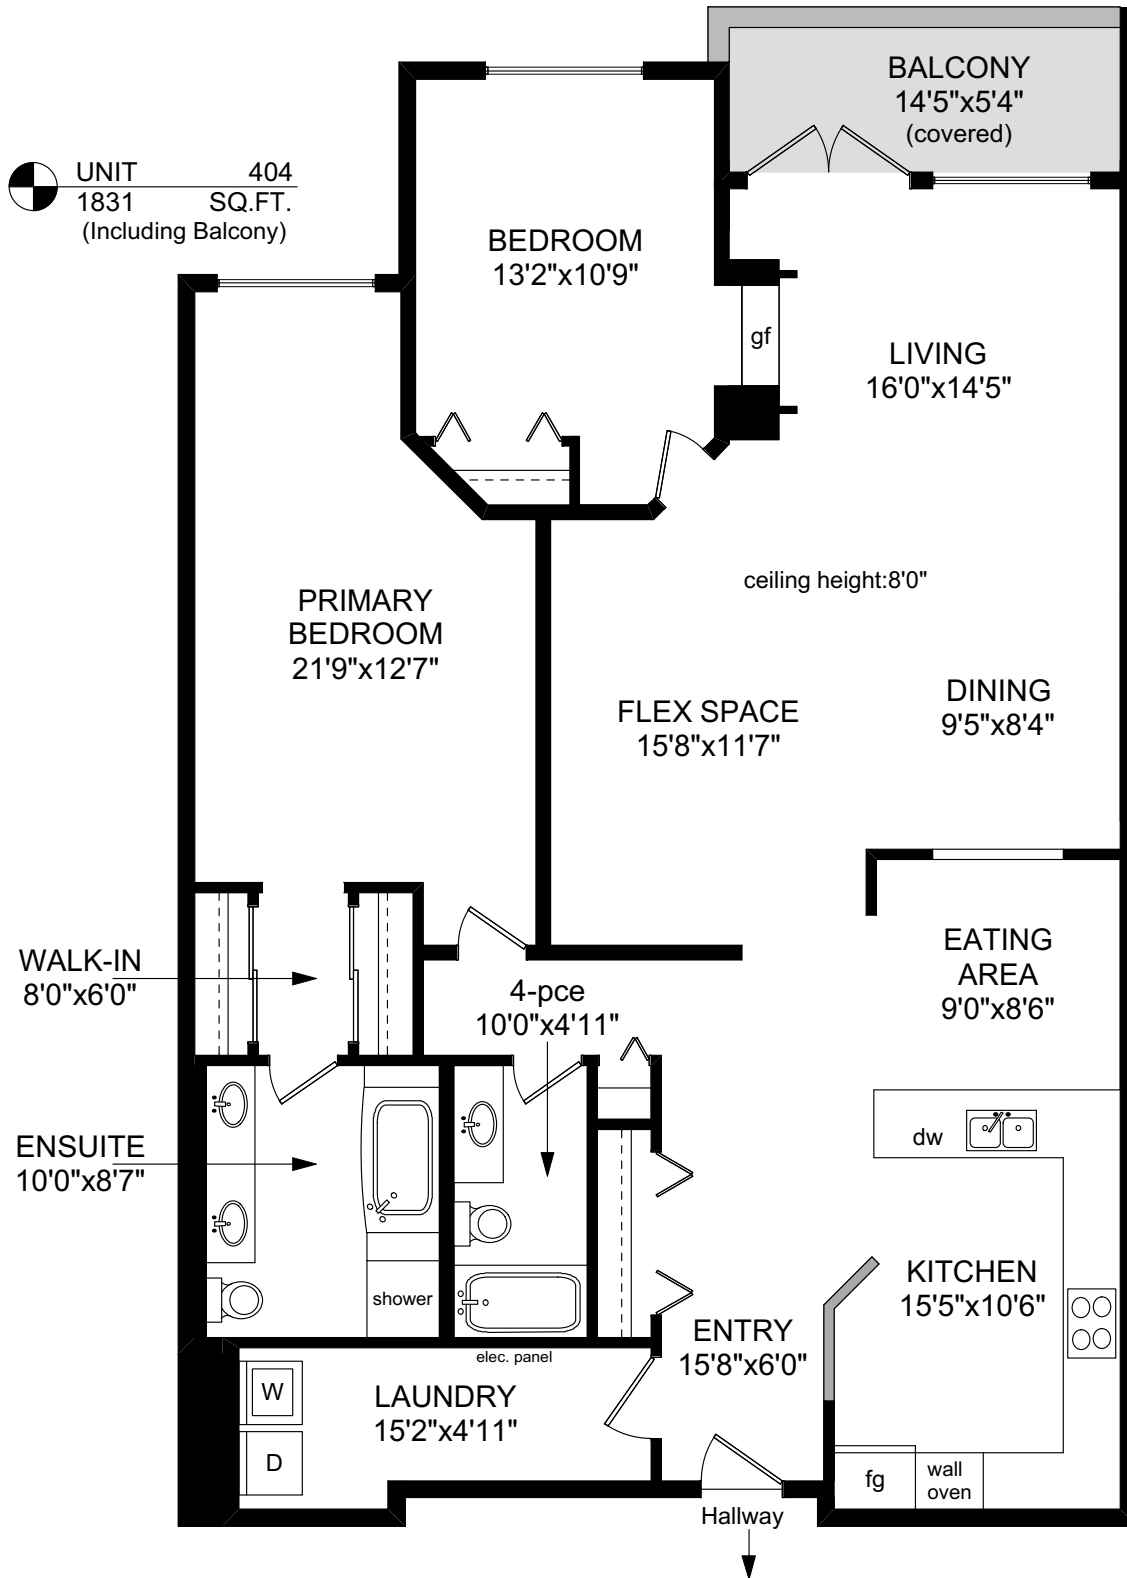

404 - 940 BOULDERWOOD RISE

NOTE: The room name labels/sizes are for viewing reference only. They are not to be used for calculating total square footage.

	FINISHED SQ. FT.	UNFINISHED SQ. FT.	TOTAL SQ. FT.
MAIN	1741	0	1741
BALCONY	0	90	90
TOTAL	1741	90	1831

PREPARED FOR THE EXCLUSIVE USE OF THE NEAL ESTATE GROUP WITH RE/MAX GENERATION

MEASURED ON: 04/17/24
DRAWING FILE: 18869

Tafe Measure VICTORIA, B.C.
Ph.2508838894
www.tafemeasure.com