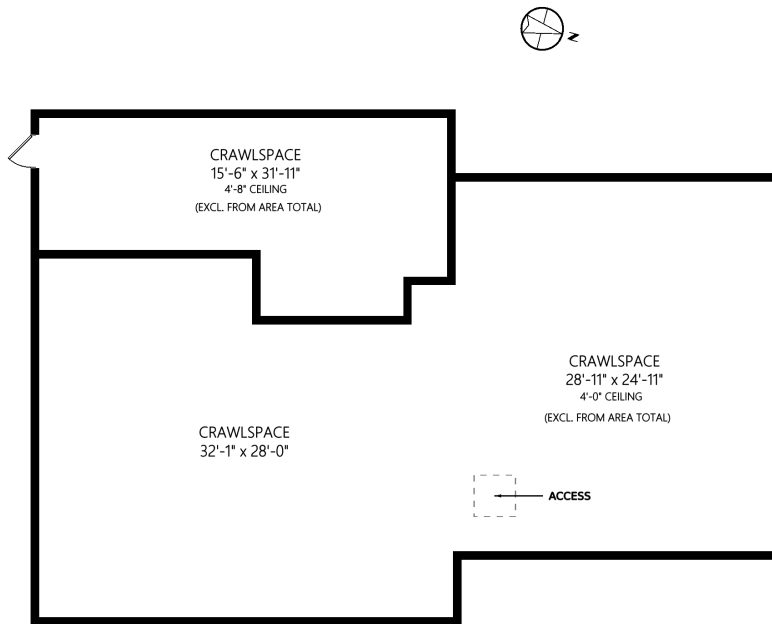

THE NEALESTATE GROUP

Your Vancouver Island Experts

2742 Alderbrook Pl

	Fin. Sq.Ft.	UnFin. Sq.Ft.	Total Sq.Ft.
Single Level	2109	0	2109
Garage	0	609	609
Crawlspace	0	0	0
Total	2109	609	2718

Shown length and width dimensions are approximate. Area sq.ft. is representative of the on-site measurements. (1" accuracy)