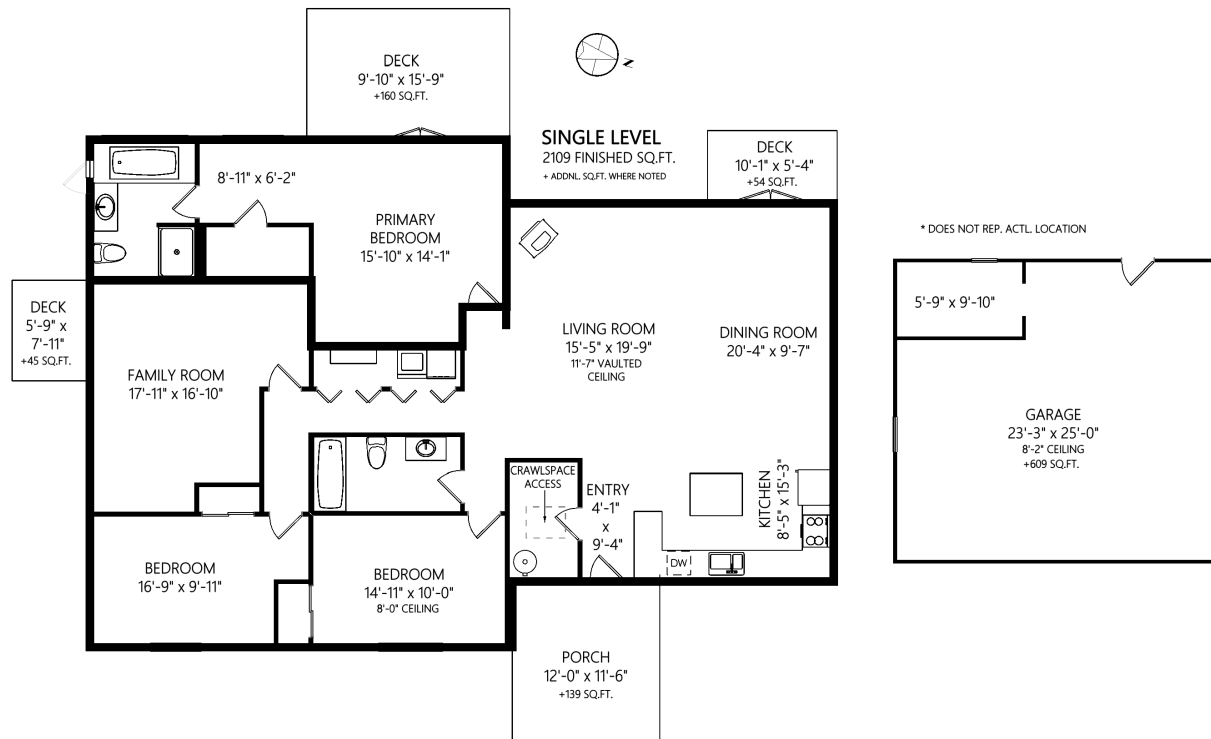

THE NEALESTATE GROUP

Your Vancouver Island Experts

2742 Alderbrook Pl

	Fin. Sq.Ft.	UnFin. Sq.Ft.	Total Sq.Ft.
Single Level	2109	0	2109
Garage	0	609	609
Crawlspace	0	0	0
Total	2109	609	2718

Shown length and width dimensions are approximate. Area sq.ft. is representative of the on-site measurements. (1" accuracy)