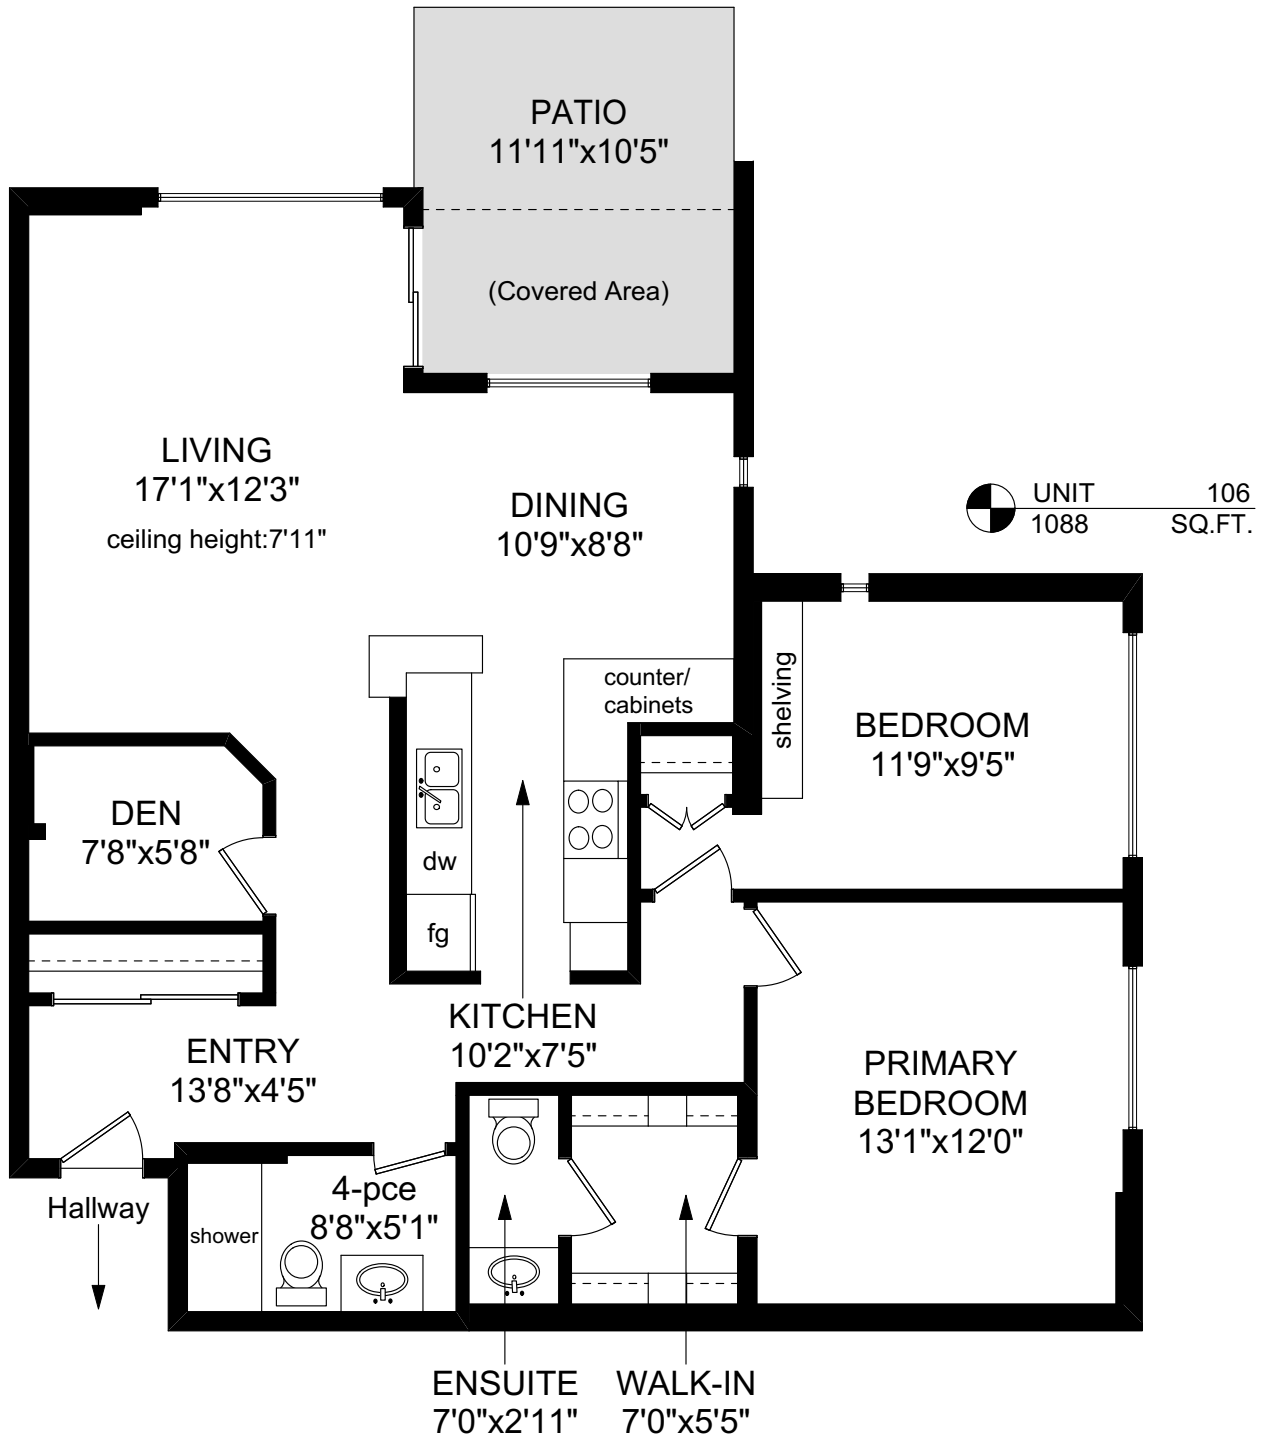

106 - 103 GORGE ROAD EAST

NOTE: The room name labels/sizes are for viewing reference only.
They are not to be used for calculating total square footage.

	FINISHED SQ. FT.	UNFINISHED SQ. FT.	TOTAL SQ. FT.
UNIT 106	1088	0	1088
TOTAL	1088	0	1088
PATIO	0	122	122

PREPARED FOR THE EXCLUSIVE USE OF
THE NEAL ESTATE GROUP WITH
RE/MAX GENERATION

MEASURED ON: 09/03/24
DRAWING FILE: 18982

Tafmeasure VICTORIA, B.C.
Ph.2508838894
www.tafmeasure.com