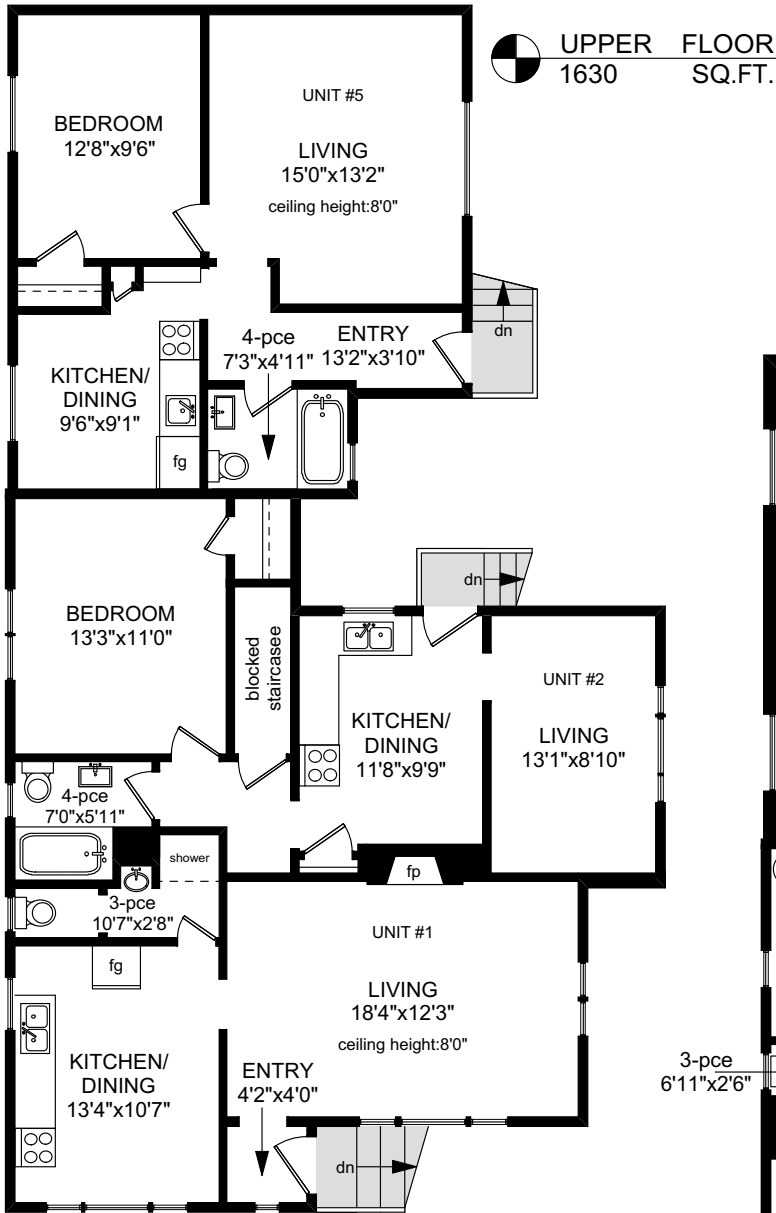

949 CONVENT PLACE

NOTE: The room name labels/sizes are for viewing reference only. They are not to be used for calculating total square footage.

	FINISHED SQ. FT.	UNFINISHED SQ. FT.	TOTAL SQ. FT.
MAIN	1388	242	1630
UPPER	1610	0	1610
TOTAL	2998	242	3240

PREPARED FOR THE EXCLUSIVE USE OF
THE NEAL ESTATE GROUP WITH
RE/MAX GENERATION

MEASURED ON: 09/14/22
DRAWING FILE: 18411

Tafmeasure VICTORIA, B.C.
Ph. 883.8894
www.tafmeasure.com