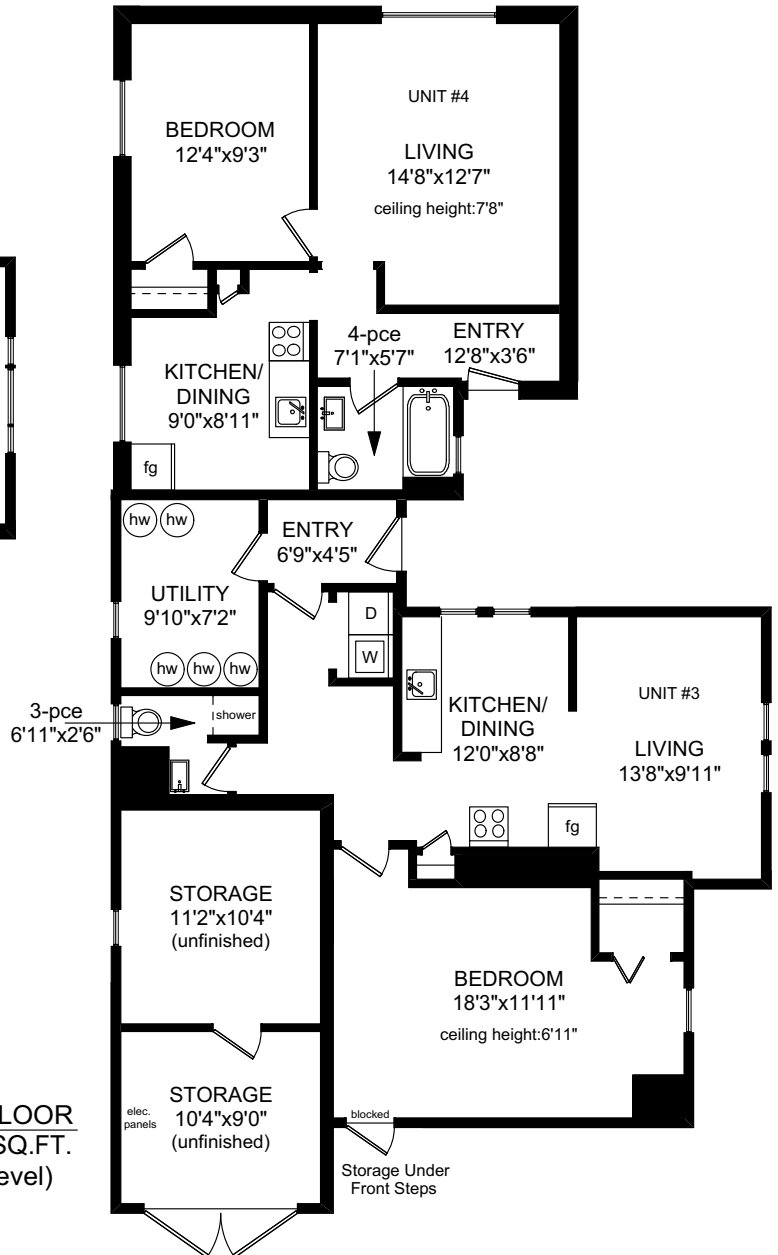

949 CONVENT PLACE

NOTE: The room name labels/sizes are for viewing reference only. They are not to be used for calculating total square footage.

	FINISHED SQ. FT.	UNFINISHED SQ. FT.	TOTAL SQ. FT.
MAIN	1388	242	1630
UPPER	1610	0	1610
TOTAL	2998	242	3240

PREPARED FOR THE EXCLUSIVE USE OF
THE NEAL ESTATE GROUP WITH
RE/MAX GENERATION

MEASURED ON: 09/14/22
DRAWING FILE: 18411

Tafmeasure VICTORIA, B.C.
Ph. 883.8894
www.tafmeasure.com