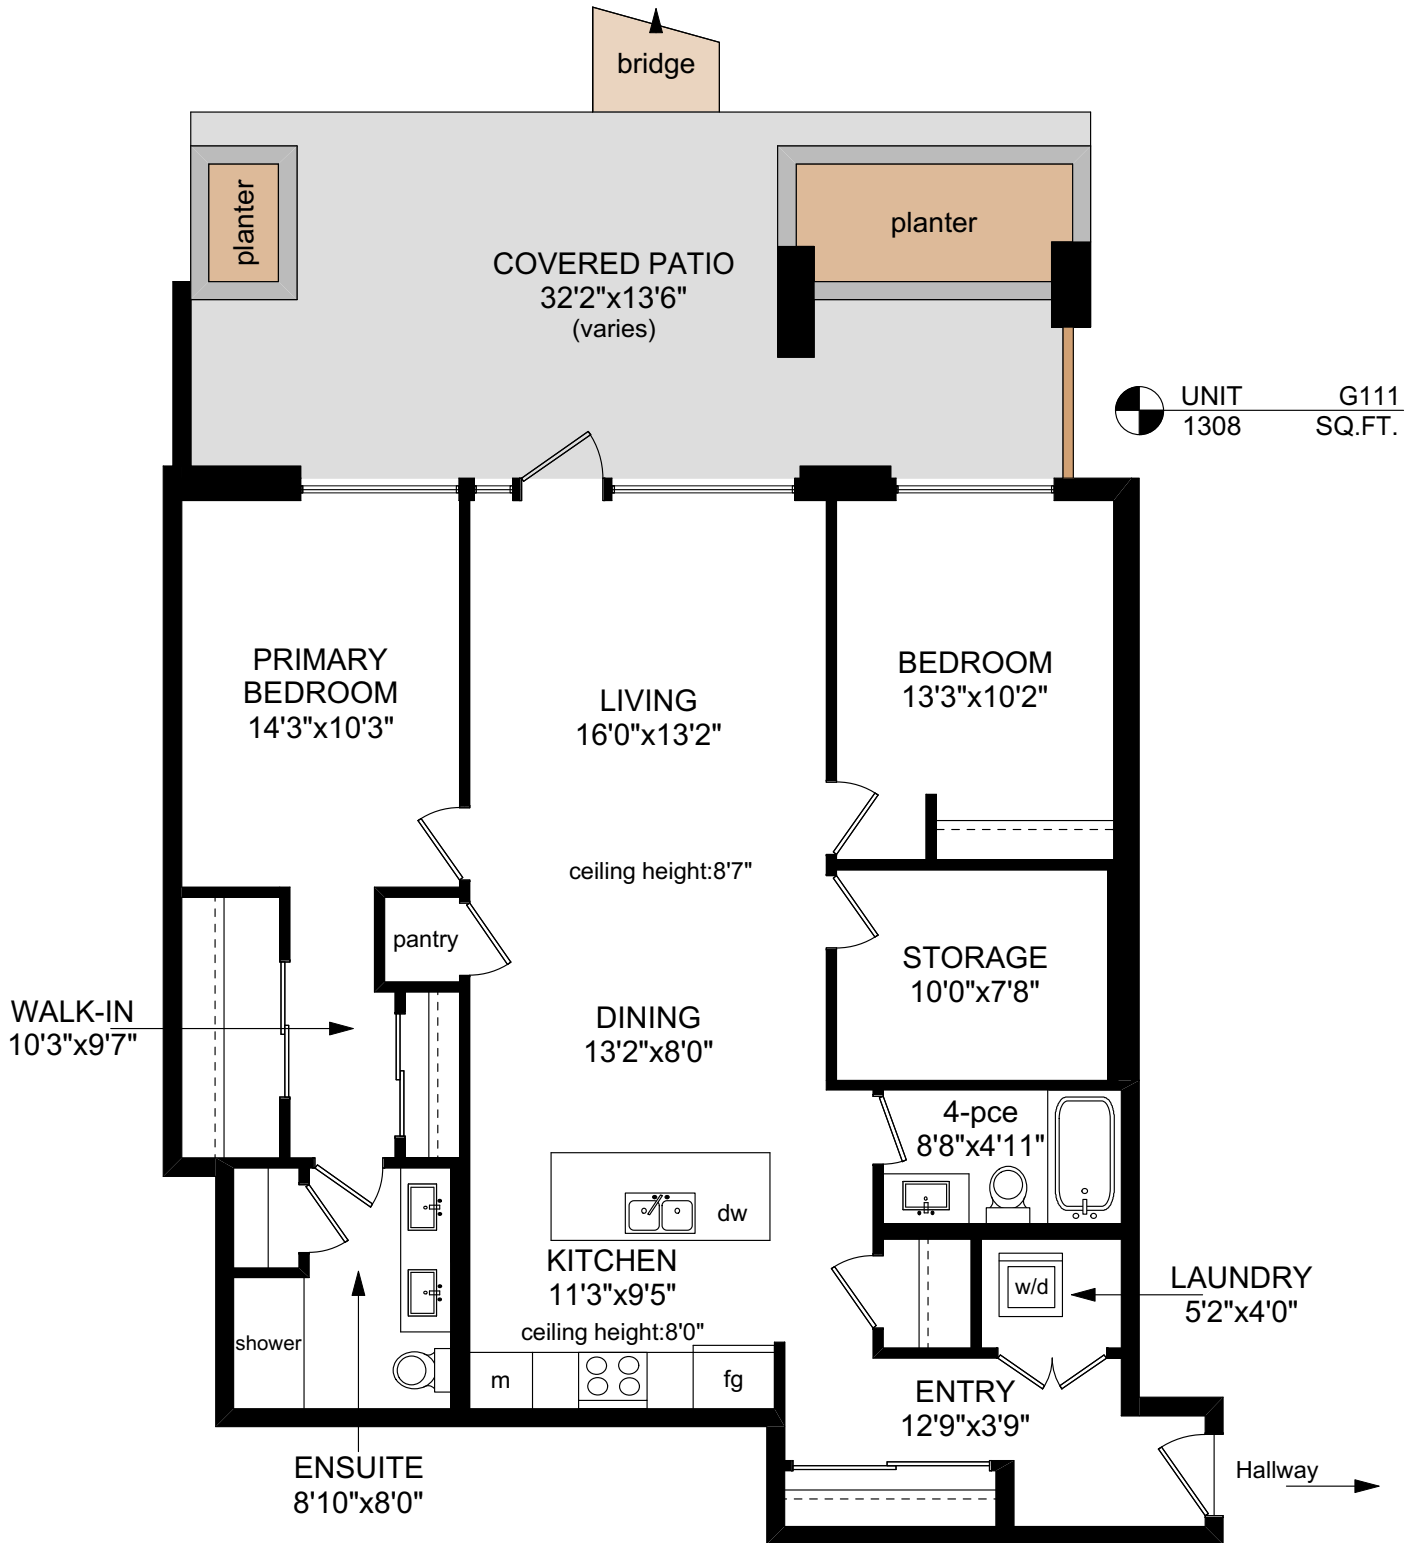

G111 - 369 TYEE ROAD

UNIT 1308 G111
SQ.FT.

NOTE: The room name labels/sizes are for viewing reference only.
They are not to be used for calculating total square footage.

	FINISHED SQ. FT.	UNFINISHED SQ. FT.	TOTAL SQ. FT.
UNIT 310	1308	0	1308
TOTAL	1308	0	1308
PATIO	0	328	328

PREPARED FOR THE EXCLUSIVE USE OF
THE NEAL ESTATE GROUP WITH
RE/MAX GENERATION

MEASURED ON: 01/24/24
DRAWING FILE: 18795

Tafemeasure VICTORIA, B.C.
Ph.2508838894
www.tafemeasure.com