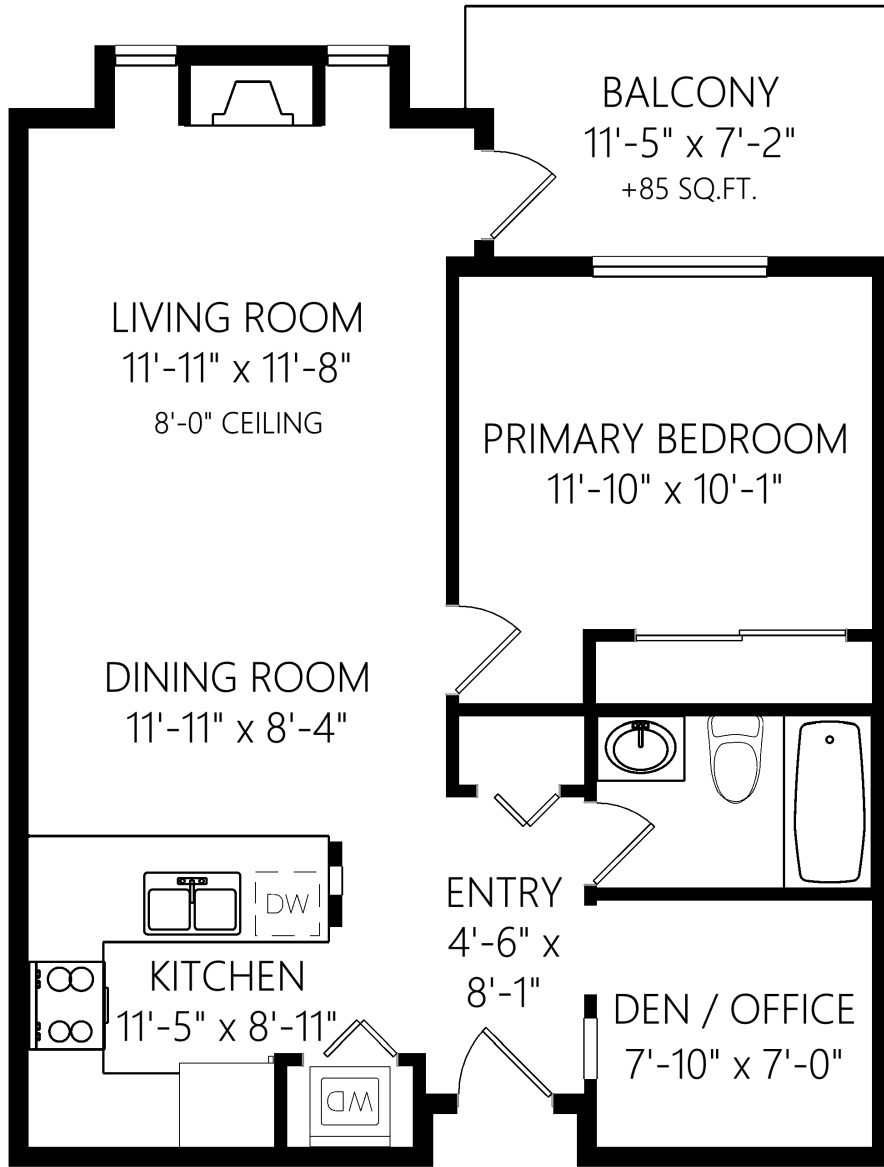

202-400 Dupplin Rd

**SINGLE LEVEL**  
692 FINISHED SQ.FT.  
+ ADDNL. SQ.FT. WHERE NOTED

	Fin. Sq.Ft.	UnFin. Sq.Ft.	Total Sq.Ft.
Single Level	692	0	692
<b>Total</b>	<b>692</b>	<b>0</b>	<b>692</b>

Shown length and width dimensions are approximate.  
Area sq.ft. is representative of the on-site measurements. (1" accuracy)